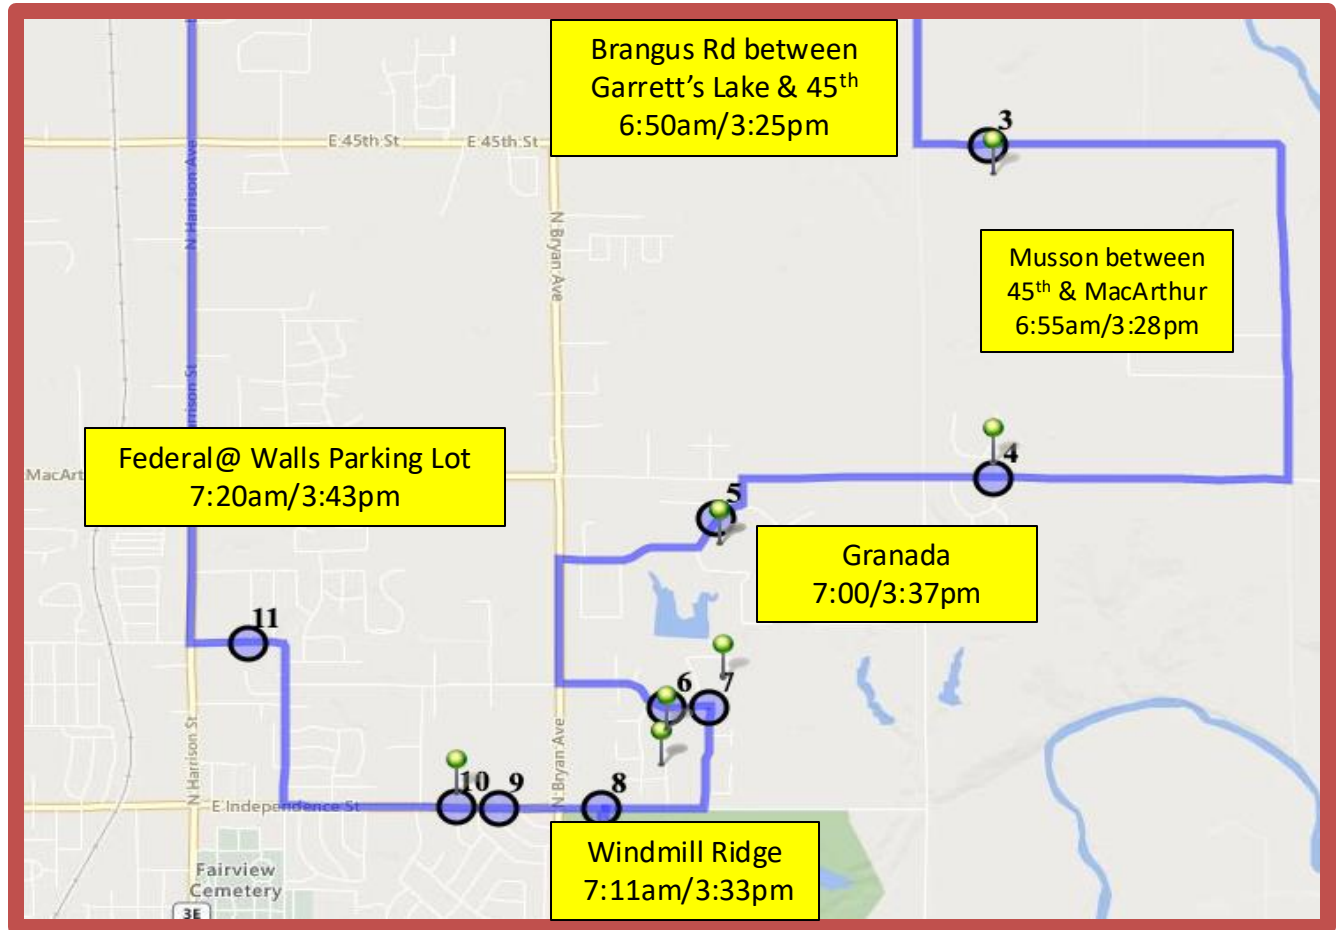

Route 5

Arrive at the school at 7:45am

Breakfast is served until 8:00am

Please be ready to
Load/Unload
when bus arrives
at your stop.

Driver
Coach Lewis