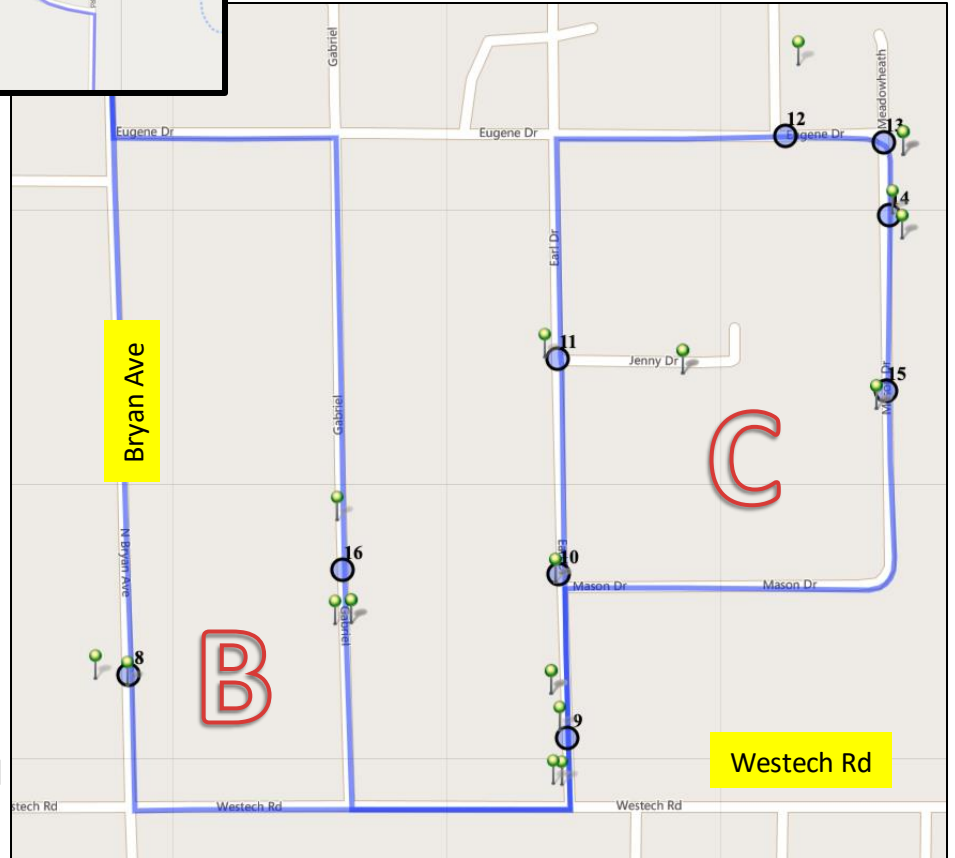

Routes may change through out the school year and will
be updated as needed.

Area. Pick Up/Drop Off

Shawnee RV Park 7:15/3:30

A. 7:18am/3:35pm

B. 7:24am/3:20pm

C. 7:28/3:25pm

Route 3

Area. Pick Up/Drop Off

Route 6

Area. Pick Up/Drop Off

- A. 6:45am/3:20pm
- B. 6:58am/3:28pm
- C. 7:10am/3:40pm
- D. 7:30am/3:48pm

Arrive at the school at
7:45am

Breakfast is served until 8:00am

Driver Mrs. Ventris

Stop times are approximate.
Your stop could be between
the areas listed below.

Routes may change through out the school year and will be updated as needed.

Driver
Mrs. Lewis

Route 7

Area. Pick Up/Drop Off

- A. 6:55am/3:20pm
- B. 7:18am/3:36pm
- C. 7:25am/3:40pm

Please be ready to
Load/Unload
when bus arrives at your stop.

Route 8

Area. Pick Up/Drop Off

A. 7:15am/3:20pm

B. 7:28am/3:36pm

Arrive at the school at 7:45am

Breakfast is served until 8:00am

Review Bus Rules with your children for their safety and the safety of others.