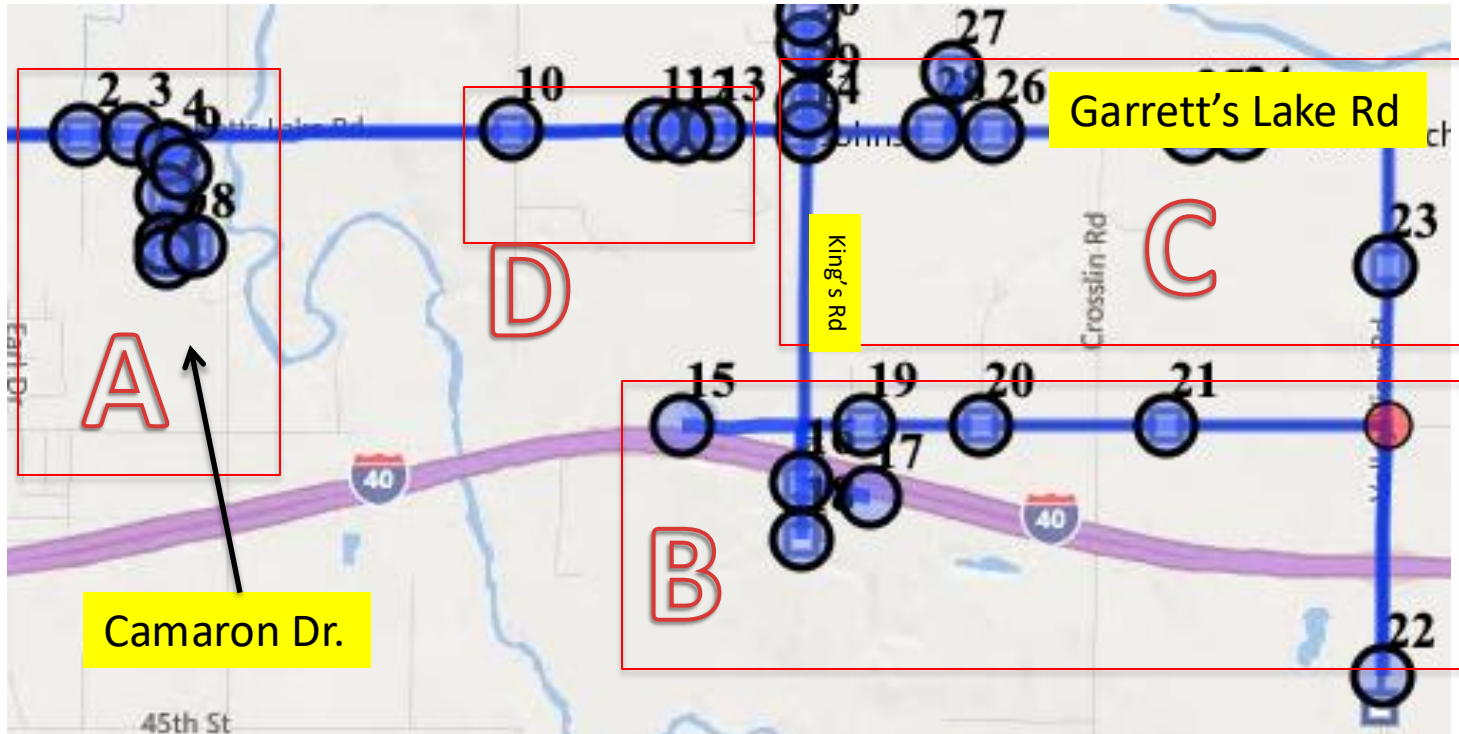

Route 3

Area. Pick Up/Drop Off

- A. 7:05am/3:18pm
- B. 7:15am/3:25pm
- C. 7:28/3:36pm
- D. 7:35/3:40pm

Arrive at the school at 7:45am
Breakfast is served until 8:00am

Driver
Mr. Woods

Please hurry to the bus.
Be ready to
Load/Unload
when bus arrives at
your stop.

Stop times are approximate, Your stop could be between the areas listed below.

Routes may change through out the school year and will be updated as needed.