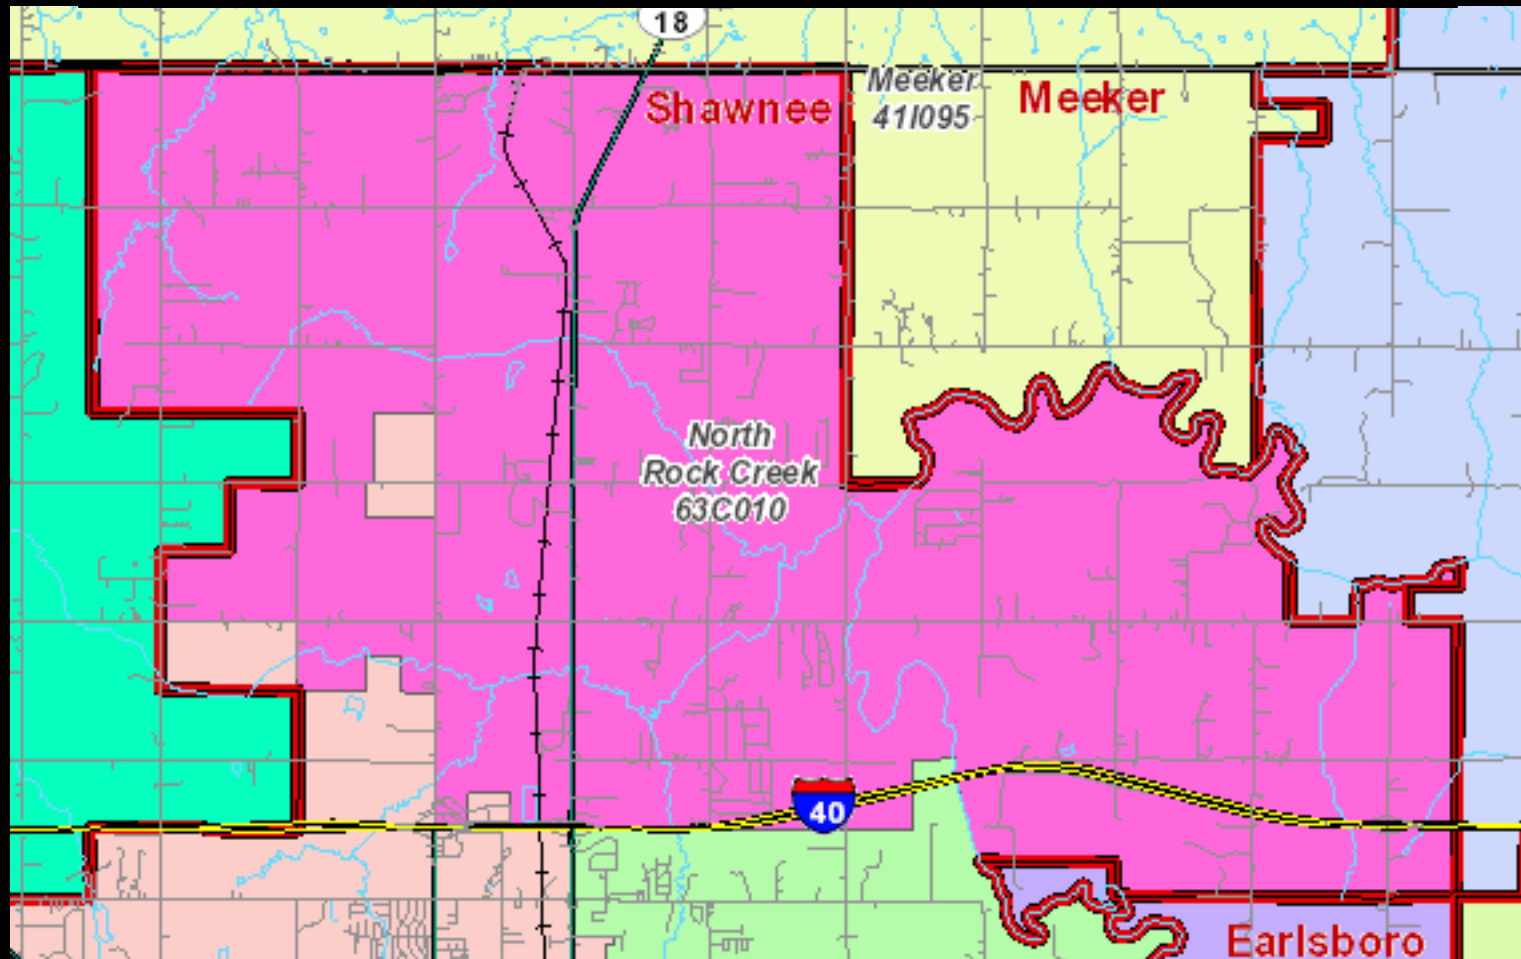

NORTH ROCK CREEK PUBLIC SCHOOLS