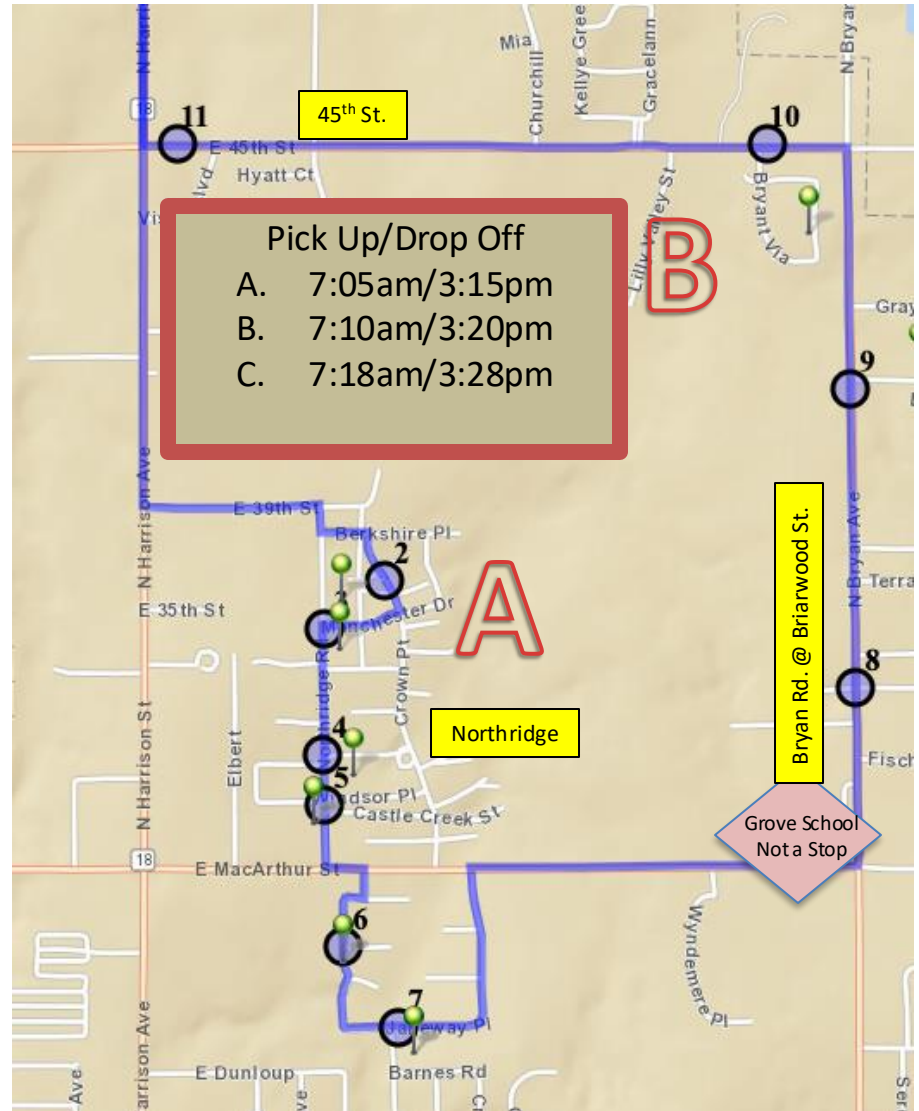

Arrive at the school at 7:45am Breakfast is served until 8:00am

Route 9

Please Be Ready To Load/Unload
When The Bus Arrives At Your Stop

Driver Mr. Dodson

Stop times are approximate, Your stop could be between the areas listed.

Routes may change through out the school year and will be updated as needed.