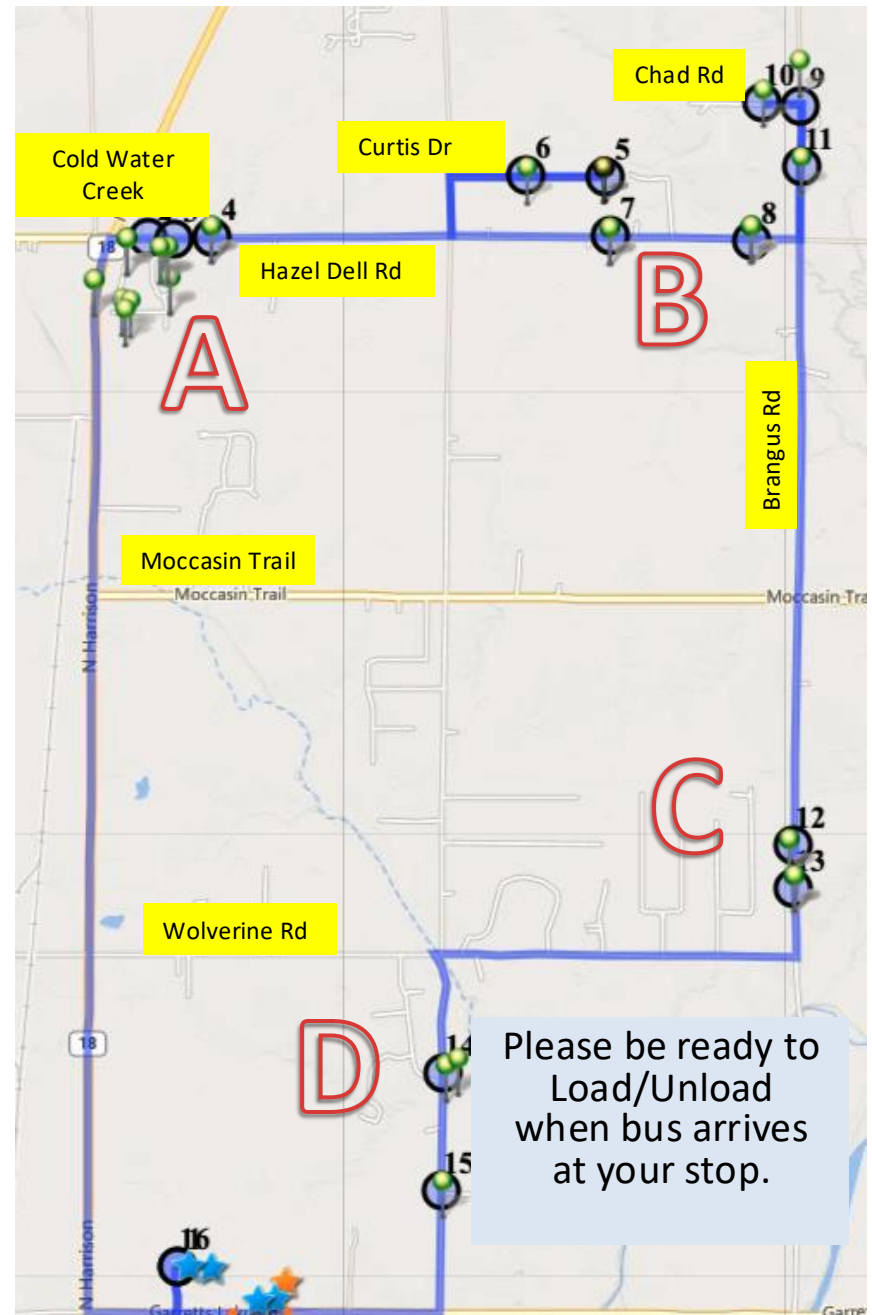

Area. Pick Up/Drop Off

- A. No pick up/3:18pm
- B. 6:55/3:25pm
- C. 7:03am/3:36pm
- D. 7:20am/3:40pm

Arrive at the school at 7:45am
Breakfast is served until 8:00am

Driver
Mr. Hobbs

Routes may change through out the school year and will be updated as needed.

Route 6

Area. Pick Up/Drop Off

- A. 6:45am/3:20pm
- B. 6:58am/3:28pm
- C. 7:10am/3:40pm
- D. 7:30am/3:48pm

Arrive at the school at
7:45am

Breakfast is served until 8:00am

Driver Mrs. Ventris

Stop times are approximate.
Your stop could be between
the areas listed below.

Routes may change through out the school year and will be updated as needed.

Driver
Mrs. Lewis

Route 7

Area. Pick Up/Drop Off

- A. 6:55am/3:20pm
- B. 7:18am/3:36pm
- C. 7:25am/3:40pm

Please be ready to
Load/Unload
when bus arrives at your stop.

Route 8

Area. Pick Up/Drop Off

A. 7:15am/3:20pm

B. 7:28am/3:36pm

Arrive at the school at 7:45am

Breakfast is served until 8:00am

Review Bus Rules with your children for their safety and the safety of others.