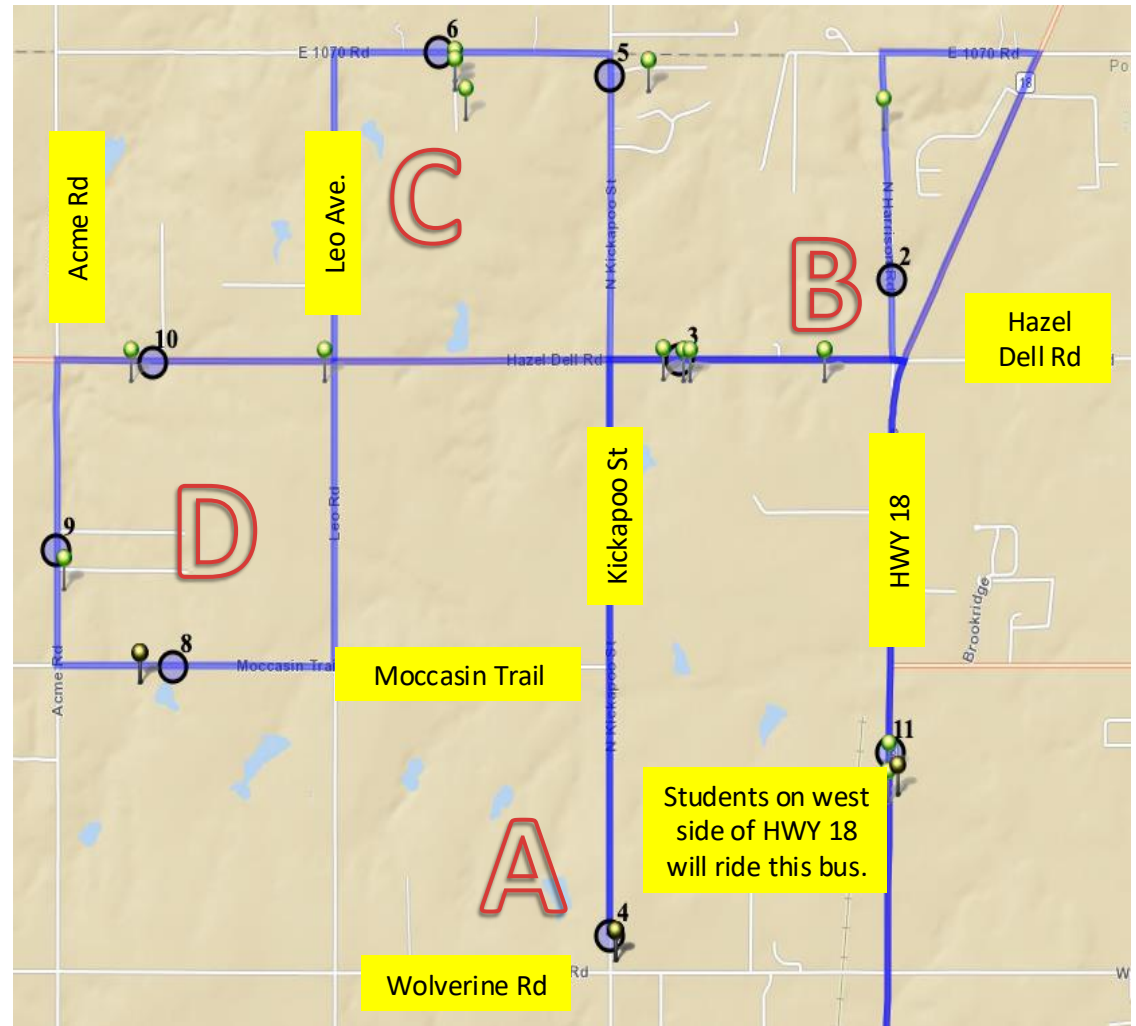

Routes may change through out the school year and will be updated as needed.