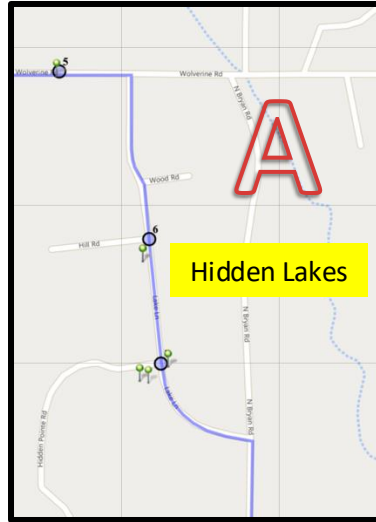

Routes may change through out the school year and will
be updated as needed.

Area. Pick Up/Drop Off

Shawnee RV Park 7:15/3:30

A. 7:18am/3:35pm

B. 7:24am/3:20pm

C. 7:28/3:25pm

Route 3

Area. Pick Up/Drop Off

Routes may change through out the school year and will be updated as needed.

Driver
Mrs. Lewis

Route 7

Area. Pick Up/Drop Off

- A. 6:55am/3:20pm
- B. 7:18am/3:36pm
- C. 7:25am/3:40pm

Please be ready to
Load/Unload
when bus arrives at your stop.