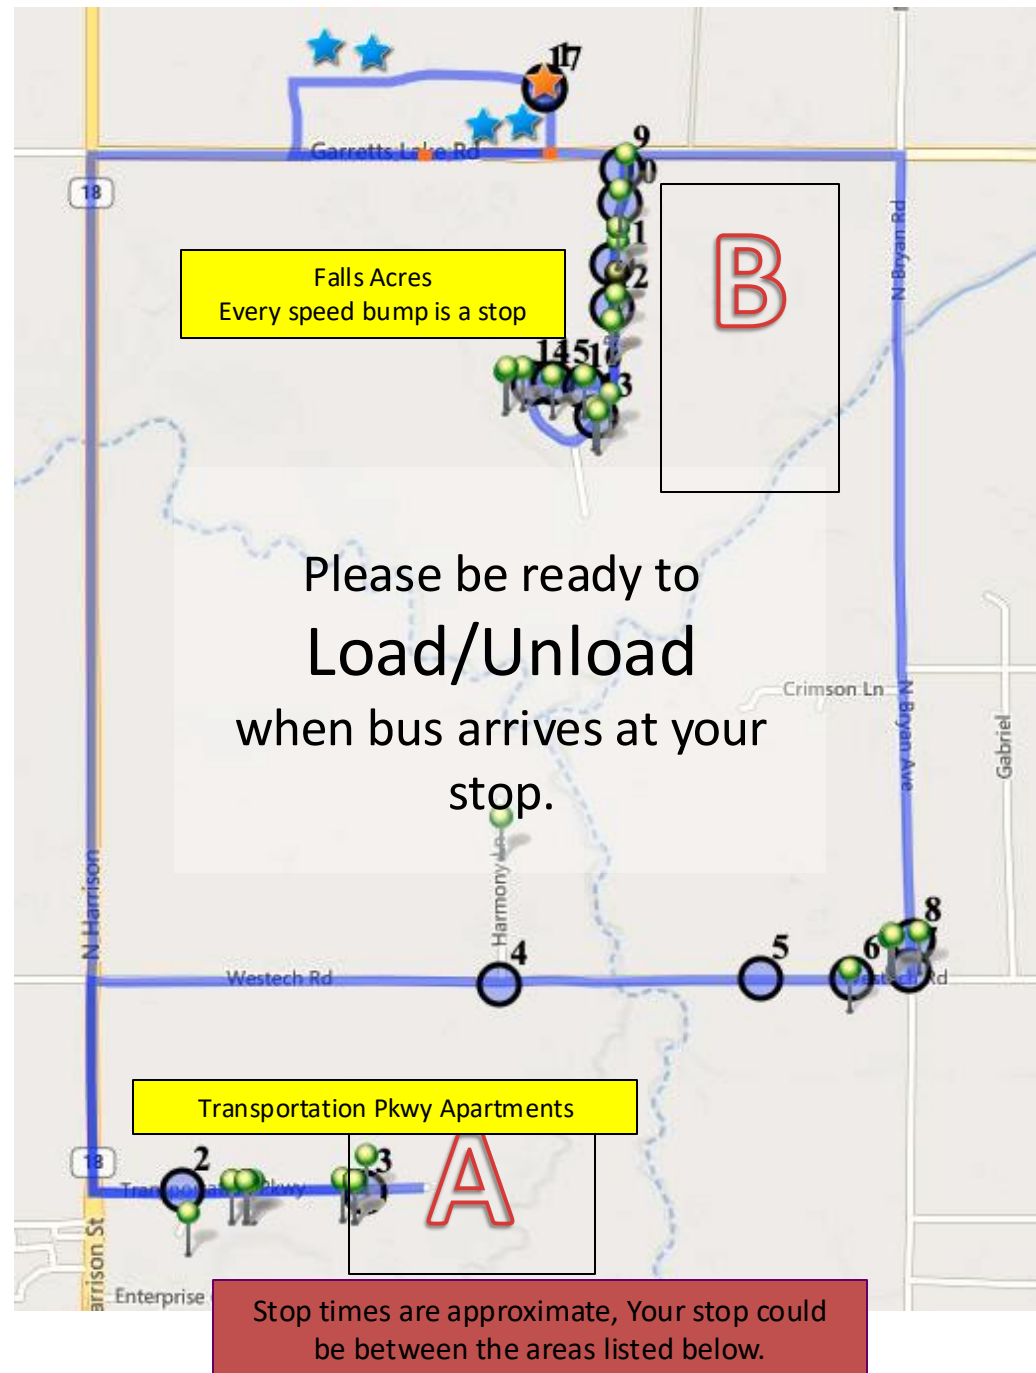

Route 6

Area. Pick Up/Drop Off

- A. 6:45am/3:20pm
- B. 6:58am/3:28pm
- C. 7:10am/3:40pm
- D. 7:30am/3:48pm

Arrive at the school at
7:45am

Breakfast is served until 8:00am

Driver Mrs. Ventris

Stop times are approximate.
Your stop could be between
the areas listed below.

Routes may change through out the school year and will be updated as needed.

Driver
Mrs. Lewis

Route 7

Area. Pick Up/Drop Off

- A. 6:55am/3:20pm
- B. 7:18am/3:36pm
- C. 7:25am/3:40pm

Please be ready to
Load/Unload
when bus arrives at your stop.

Route 8

Area. Pick Up/Drop Off

A. 7:15am/3:20pm

B. 7:28am/3:36pm

Arrive at the school at 7:45am

Breakfast is served until 8:00am

Review Bus Rules with your children for their safety and the safety of others.