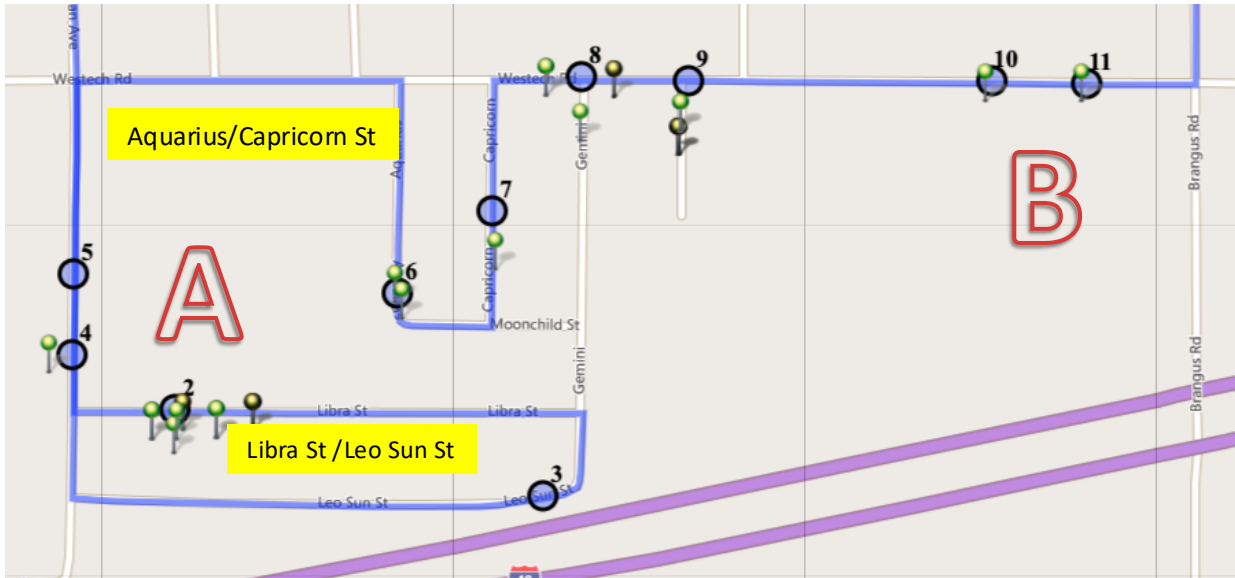

Route 6

Area. Pick Up/Drop Off

- A. 6:45am/3:20pm
- B. 6:58am/3:28pm
- C. 7:10am/3:40pm
- D. 7:30am/3:48pm

Arrive at the school at
7:45am

Breakfast is served until 8:00am

Driver Mrs. Ventris

Stop times are approximate.
Your stop could be between
the areas listed below.

Routes may change through out the school year and will be updated as needed.

Driver
Mrs. Lewis

Route 7

Area. Pick Up/Drop Off

- A. 6:55am/3:20pm
- B. 7:18am/3:36pm
- C. 7:25am/3:40pm

Please be ready to
Load/Unload
when bus arrives at your stop.

Arrive at the school at
7:45am
Breakfast is served until
8:00am

Stop times are approximate,
Your stop could be between
the areas listed below.

Routes may change through
out the school year and will
be updated as needed.

Route 8

Area. Pick Up/Drop Off

A. 7:15am/3:20pm

B. 7:28am/3:36pm

Arrive at the school at 7:45am

Breakfast is served until 8:00am

Review Bus Rules with your children for their safety and the safety of others.