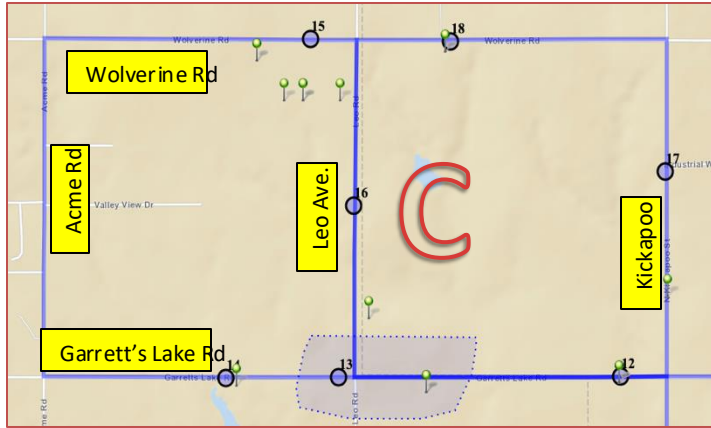

Arrive at the school at 7:45am Breakfast is served until 8:00am

Route 9

Please Be Ready To Load/Unload
When The Bus Arrives At Your Stop

Driver Mr. Dodson

Stop times are approximate, Your stop could be between the areas listed.

Routes may change through out the school year and will be updated as needed.