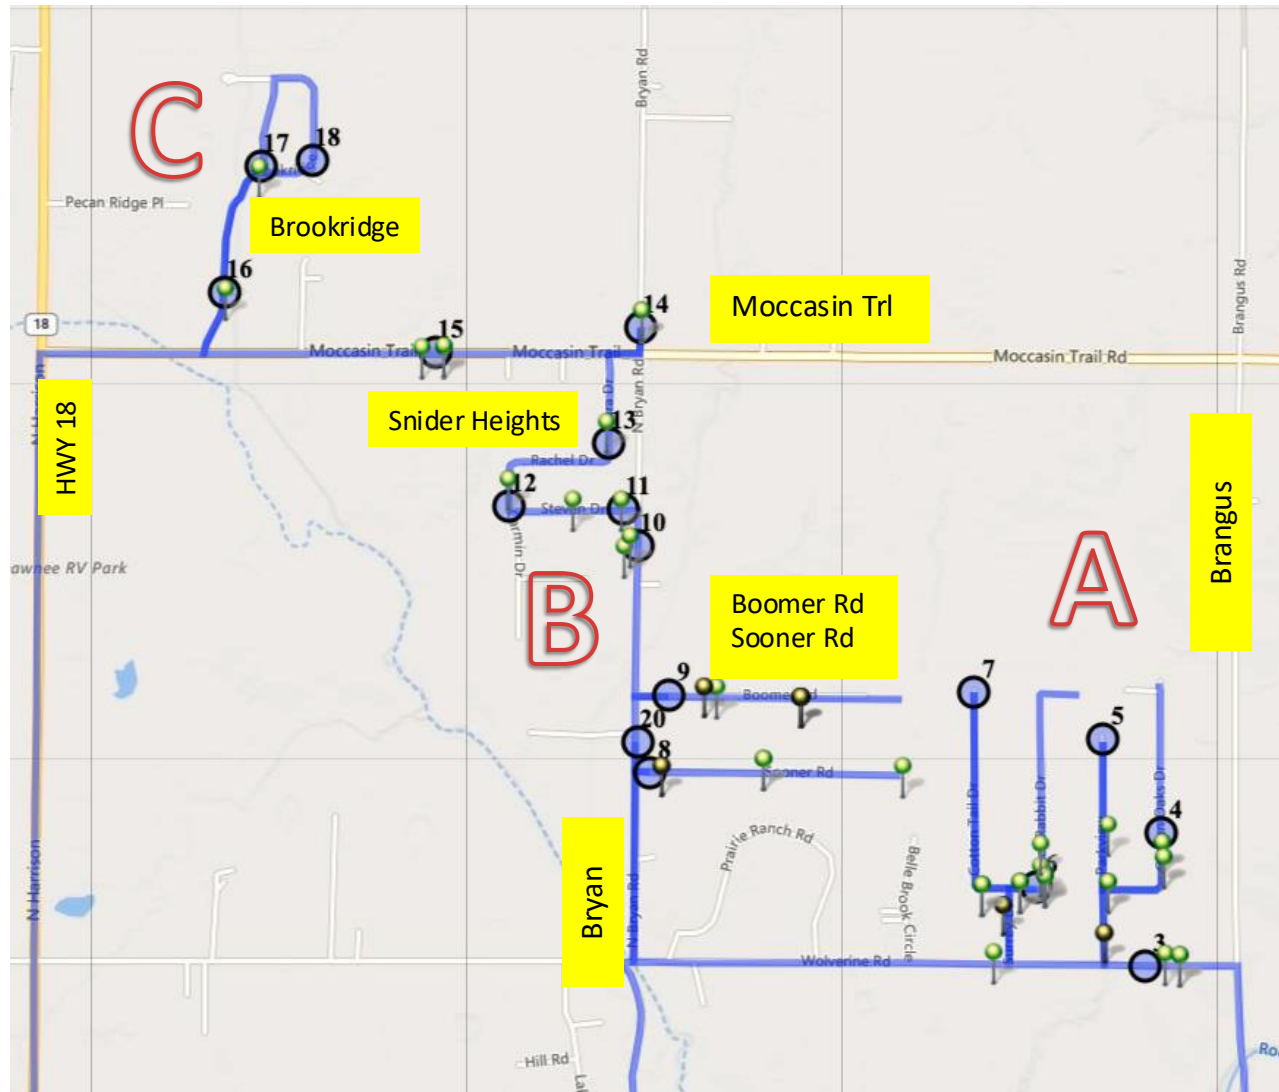

Buses get to the school at 7:45am Breakfast is served until 8:00am

Please be ready to Load/Unload when bus arrives at your stop.